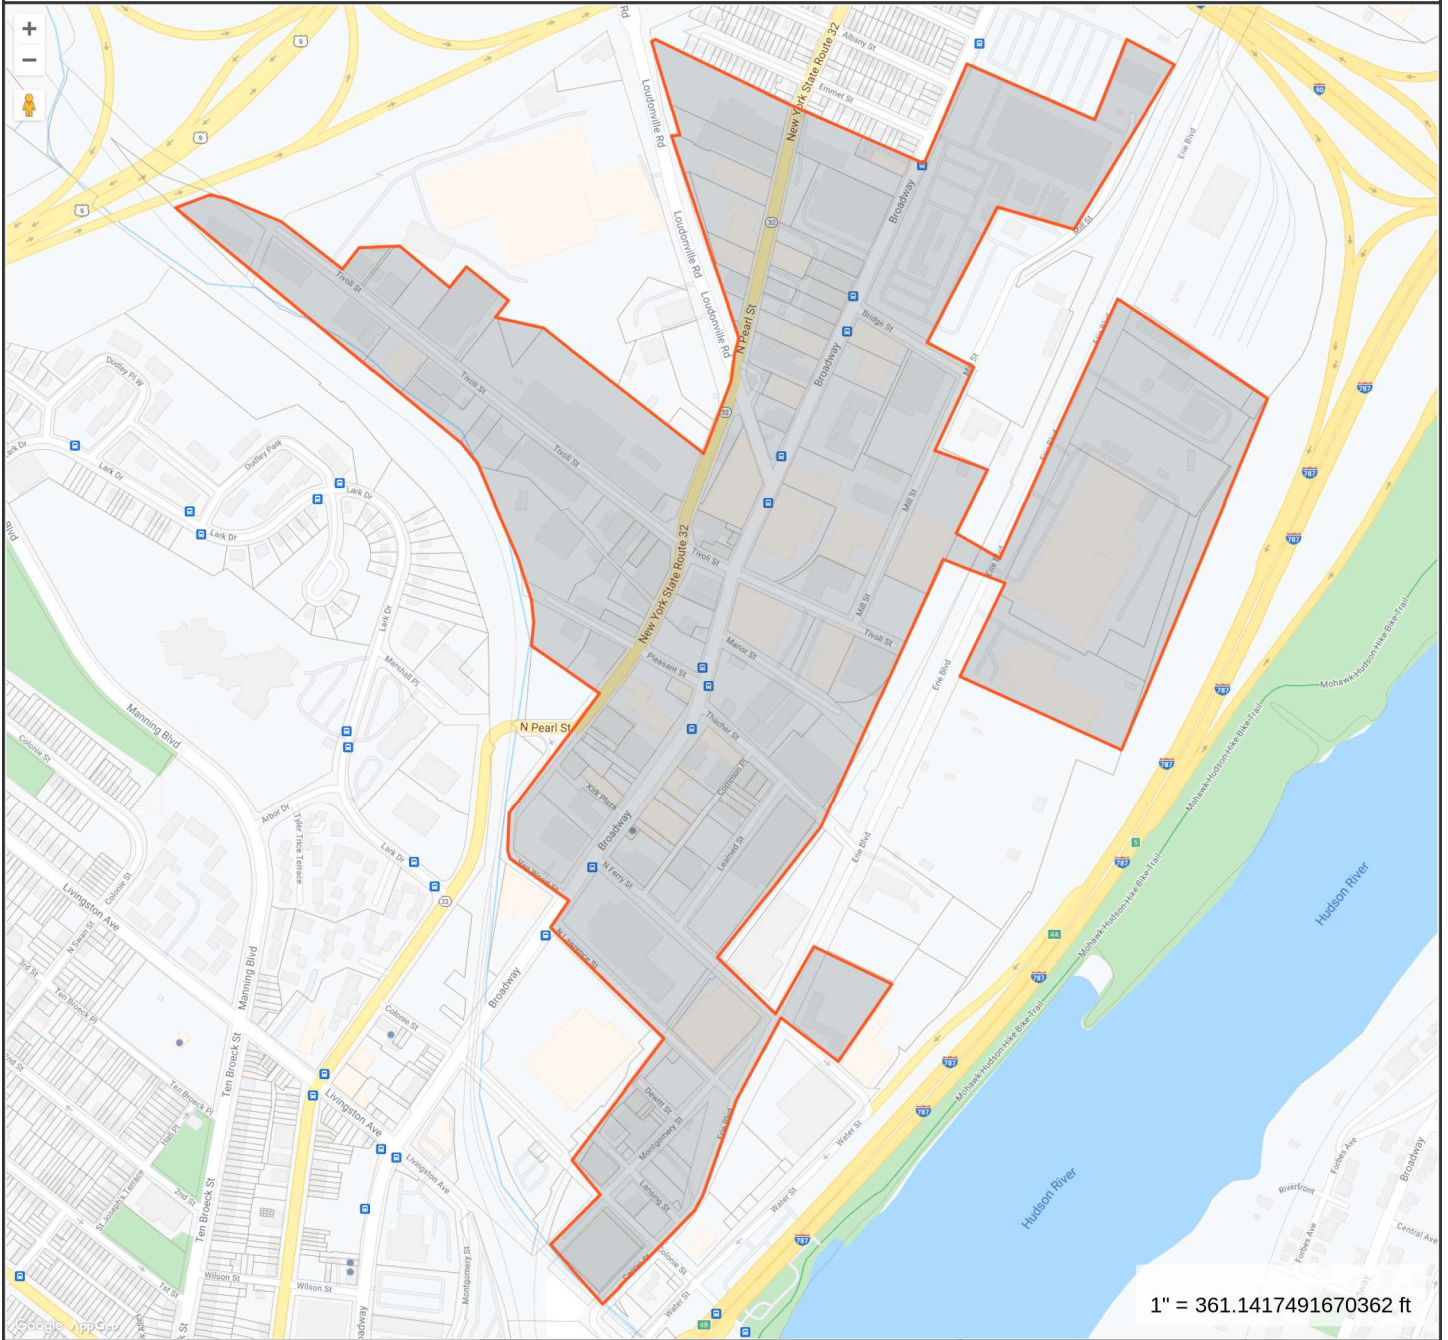

Warehouse District Survey

**MAP FOR REFERENCE ONLY
NOT A LEGAL DOCUMENT**

City of Albany, New York makes no claims and no warranties, expressed or implied, concerning the validity or accuracy of the GIS data presented on this map.

Print map scale is approximate. Critical layout or measurement activities should not be done using this resource.